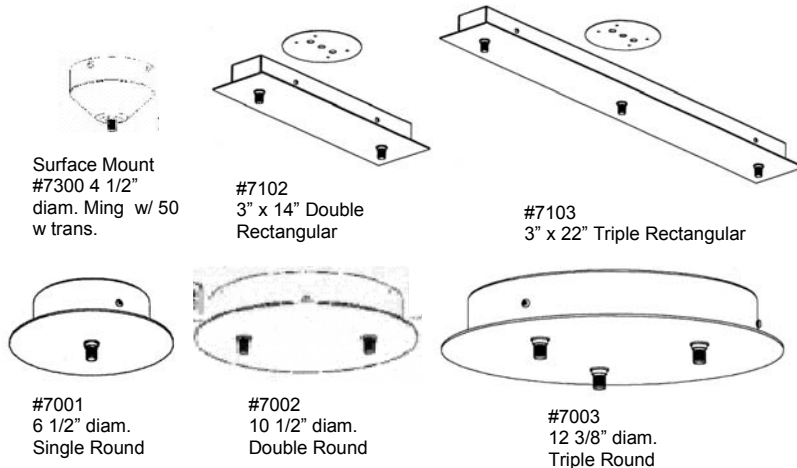

Mounting Options

LiteDrops

12 volt Halogen Canopy All 1 7/8" thick

Description: Canopies can be surface or flush mounted on the ceiling or the wall. All UniLight fixtures and/or pendant combinations can be fed from these precision canopies.

Available Finishes: Penny -01, Nickel -02, Brass -03, White -04, Black -05, and Matte Nickel -08

Available Sizes: Single, Double (1 7/8" x 10 1/2"), and Triple Point Round, Double and Triple Point Rectangular, Ming (single-4 1/2" diam.) and Universal (recessed) canopies.

Requirements: Depends on type of installation—universal connectors may be needed. If used as a recessed fixture, housings may be needed.
ALL GLASS/SHADES SOLD SEPARATELY.

Examples of fixtures shown: Top—Coaxial Pendant 4', Ding Dong 2", Saturn II 6". Bottom—Whip 20", Suspender 9"