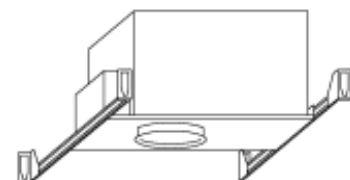

MR16 Bulb available in variety of wattages, degrees & colors.

#5131 Mini Glass

#5031 Maxi Glass

#5051 Aurora

3” Recessed Housing—New Construction, non-insulated ceiling, remote transformer.

3” Recessed Housing—New Construction, Non-insulated ceiling. 50W transformer.