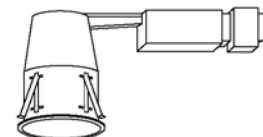

MR16 Bulb available in variety of wattages, degrees & colors.

#5131 Mini Glass

#5031 Maxi Glass

#5051 Aurora

3” Recessed Housing—New Construction, non-insulated ceiling, remote transformer.

3” Recessed Housing—New Construction, Non-insulated ceiling. 50W transformer.

3” Recessed Housing—New Construction, Insulated Ceiling. 50W transformer.

3” Recessed Housing—Remodel/Retro. 50W transformer.

ImageCrafters™
Lights • Chairs • Woodwork • Design

10 Main Street, Lakeville, MA 02347