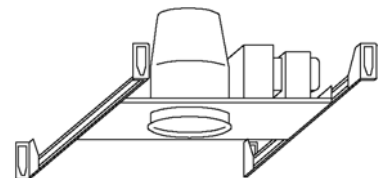

MR16 Bulb available in variety of wattages, degrees & colors.

#5131 Mini Glass

#5031 Maxi Glass

#5051 Aurora

3” Recessed Housing—New Construction, non-insulated ceiling, remote transformer.

3” Recessed Housing—New Construction, Non-insulated ceiling. 50W transformer.